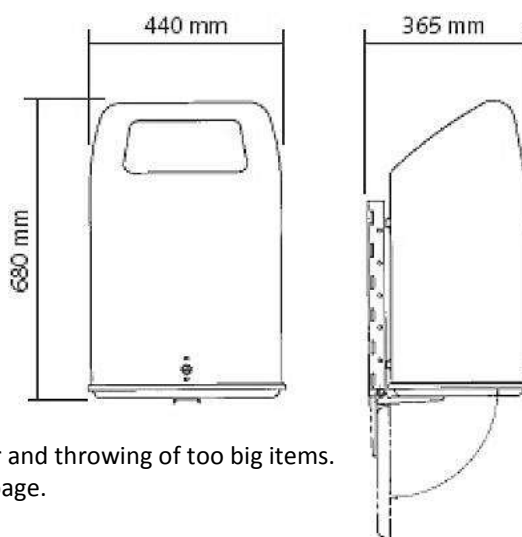

### PRODUCT No. 6398-1

Exterior waste bin with lower dumping with lock / without column – blue

(Illustrative photograph)

#### Technical data

Material	Steel
Capacity	70 l
Weight	15 kg
Width	440 mm
Depth	365 mm
Height	680 mm