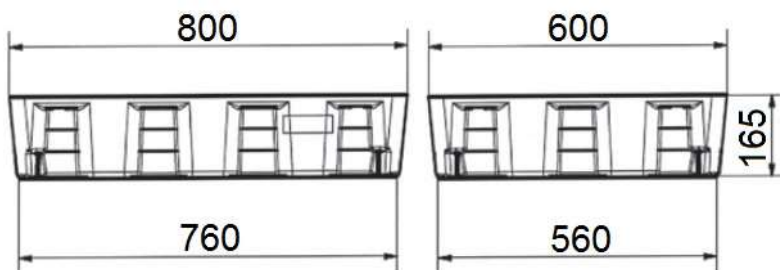

PRODUCT No. 7400

Catching basin without grate – 800 x 600 mm

(Illustrative photograph)

Technical data

Material	Polyethylen (PE)
Number and type of grate	2/A
Capacity	60 l
Weight	3 kg
Load capacity	250 kg
Length	800 mm
Šířka	600 mm
Height	165 mm

Attributes

- Made of high quality recycled polyethylene (PE).
- Suitable for installation of large irregular spaces.
- Catching basins of all sizes can be combined (the same height).
- All catching basins are equipped with flat bottoms – allowing easy placing of containers into the basins.
- Plastic grate with flat upper area with antiskid surface, very stable structure with many supporting points.
- Suitable for storage / stacking on EURO pallets.

Color variations

- Standardly black.

Product purpose

- Designed for storage of containers with liquids.

Additions

- Possibility of buying a grate – 2x type 7403 (Grate A)
- Possibility of buying a ramp – type 7405.