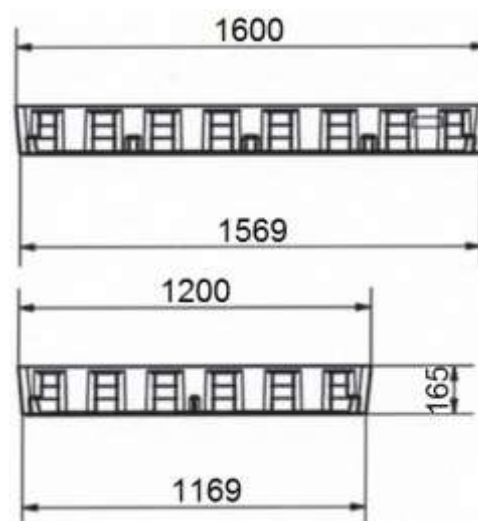

#### Catching basin without grate – 1600 x 1200 mm

(Illustrative photograph)

#### Technical data

Material	Polyethylen (PE)
Number and type of grate	8/A
Capacity	250 l
Weight	10,5 kg
Load capacity	1000 kg
Length	1600 mm
Šířka	1200 mm
Height	165 mm