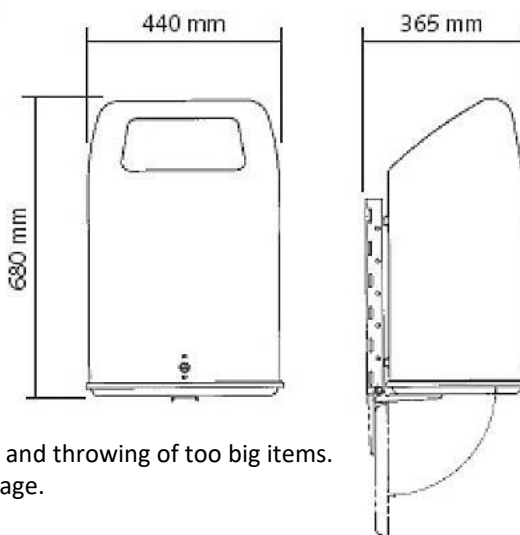

### PRODUCT No. 6398-2

Exterior waste bin with lower dumping with lock / without column – green

(Illustrative photograph)

#### Technical data

Material	Steel
Capacity	70 l
Weight	15 kg
Width	440 mm
Depth	365 mm
Height	680 mm