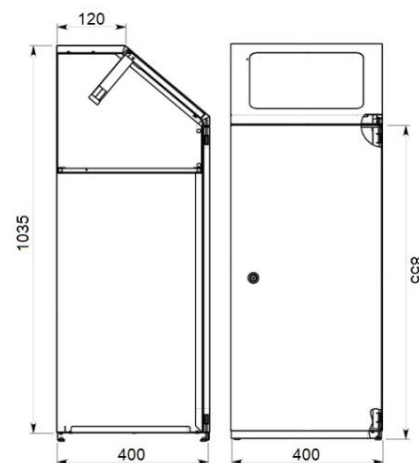

PRODUCT No. 3710-6

Waste bin for sorted waste – Red

(Illustrative photograph)

Technical data

Material	Steel
Capacity	100 l
Weight	23,5 kg
Surface finishing	Housing/lid
Width	400 mm
Depth	400 mm
Height	1035 mm

Attributes

- Made of steel sheet.
- Metal container suitable for sorted waste.
- Easier waste sorting with colored lids.
- Color variations is only for lid. The body is in grey color.
- Standardly equipped with a triangular lock and bag holder.
- Bin can be equipped with galvanized steel sheet liner (Type: 3710-V).

Color variations

- 3710-1 (Blue lid), 3710-2 (Green), 3710-4 (Yellow lid), 3710-5 (Brown lid), 3710-6 (Red lid).

Product purpose

- Designed for collecting of sorted waste indoors.

Additions

- Standardly delivered without a liner – can be ordered (type: 7310-V).
- The inner liner can be equipped with a bag of dimensions of 700 x 1100.
- Bag can be ordered – type 1077 (50 microns), type 1078 (80 microns).