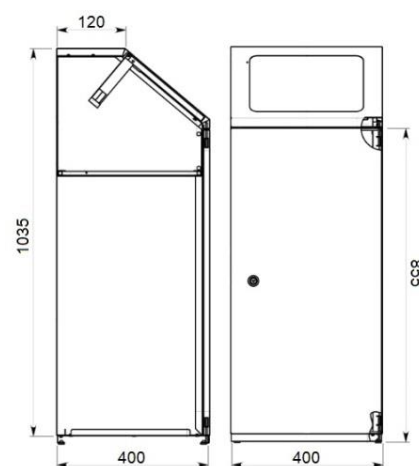

#### Waste bin for sorted waste – Brown

(Illustrative photograph)

#### Technical data

Material	Steel
Capacity	100 l
Weight	23,5 kg
Surface finishing	Housing/lid
Width	400 mm
Depth	400 mm
Height	1035 mm

#### Attributes

- Made of steel sheet.
- Metal container suitable for sorted waste.
- Easier waste sorting with colored lids.
- Color variations is only for lid. The body is in grey color.
- Standardly equipped with a triangular lock and bag holder.
- Bin can be equipped with galvanized steel sheet liner (Type: 3710-V).

#### Additions

- Standardly delivered without a liner – can be ordered (type: 7310-V).
- The inner liner can be equipped with a bag of dimensions of 700 x 1100.
- Bag can be ordered – type 1077 (50 microns), type 1078 (80 microns).