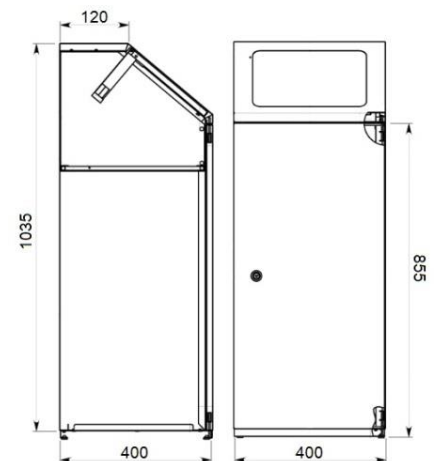

## PRODUCT No. 3710-2

#### Technical data

Material	Steel
Capacity	100 l
Weight	23,5 kg
Surface finishing	Housing/lid
Width	400 mm
Depth	400 mm
Height	1035 mm

#### Attributes

- Made of steel sheet.
- Metal container suitable for sorted waste.
- Easier waste sorting with colored lids.
- Color variations is only for lid. The body is in grey color.
- Standardly equipped with a triangular lock and bag holder.
- Bin can be equipped with galvanized steel sheet liner (Type: 3710-V).

#### Additions

- Standardly delivered without a liner – can be ordered (type: 7310-V).
- The inner liner can be equipped with a bag of dimensions of 700 x 1100.
- Bag can be ordered – type 1077 (50 microns), type 1078 (80 microns).