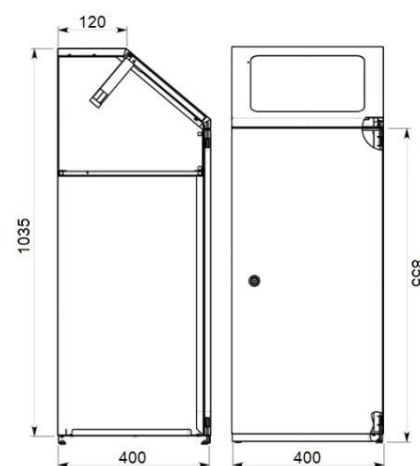

### Waste bin for sorted waste – Blue

(Illustrative photograph)

#### Technical data

Material	Steel
Capacity	100 l
Weight	23,5 kg
Surface finishing	Housing/lid
Width	400 mm
Depth	400 mm
Height	1035 mm

#### Attributes

- Made of steel sheet.
- Metal container suitable for sorted waste.
- Easier waste sorting with colored lids.
- Color variations is only for lid. The body is in grey color.
- Standardly equipped with a triangular lock and bag holder.
- Bin can be equipped with galvanized steel sheet liner (Type: 3710-V).

#### Additions

- Standardly delivered without a liner – can be ordered (type: 7310-V).
- The inner liner can be equipped with a bag of dimensions of 700 x 1100.
- Bag can be ordered – type 1077 (50 microns), type 1078 (80 microns).