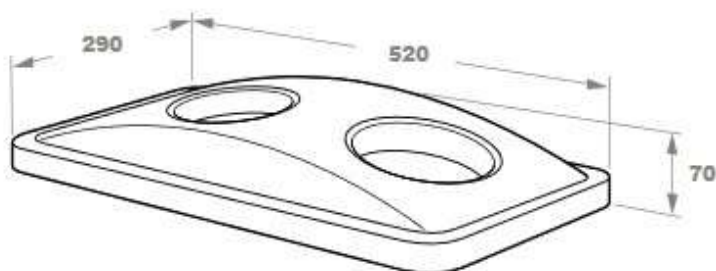

PRODUCT No. 3052

Lid for container – green

(Illustrative photograph)

Technical data

| | |
|------------------|-------------------|
| Material | Polyethylene (PE) |
| Color | Green |
| Opening diameter | 2x 120 mm |
| Width | 290 mm |
| Length | 520 mm |
| Height | 70 mm |

Attributes

- Made of high quality polyethylene.
- Color variation enables easy waste sorting.
- The shape of the lid complies to designated type of waste.

Color variations

- 3051 (Blue), 3052 (Green), 4828 (Yellow), 4829 (Red), 4712 (Brown).

Product purpose

- Designed for sorting of common waste.

Additions

- Lids are designed for SLIM JIM containers – type 3050 and 3145.