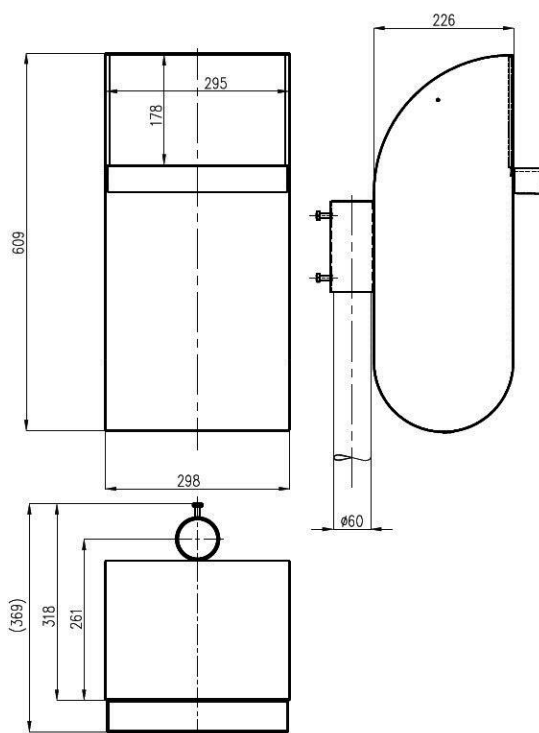

PRODUCT No. 4271-2

Waste bin „Egg“ – 30 l – Green

(Illustrative photograph)

Technical data

Material	Steel
Capacity	30 l
Weight (approx.)	5,5 kg
Width	298 mm
Depth (total)	226 (369) mm
Height	609 mm
Opening (W x H)	295 x 178 mm

Attributes

- Made of steel sheet.
- Surface finishing of the bin and ashtray is made by Komaxit powder coating.
- Equipped with removable ashtray.
- Bin can be hanged indoors or outdoors.
- Bin can be hanged on a tube with 60 mm diameter.

Color variations

- Green (RAL 6029).

Product purpose

- Designed for collecting of common waste and cigarette butts.

Additions

- Column can be ordered – type 6999.
- The ashtray is packed by manufacturer and inserted into the bin.