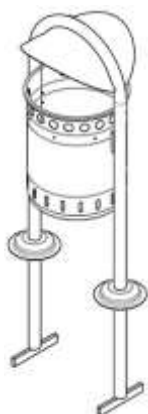

PRODUCT No. 3467

Exterior waste bin with cover – 35 l

(Illustrative photograph)

Technical data

Material	Steel
Capacity	35 l
Weight	12 kg
Diameter of one container	351 mm
Length	574 mm
Height	1005 mm

Attributes

- Made of high quality galvanized steel (all parts).
- Waste bins have long-term verified functionality and design.
- Container can be removed and emptied.
- Equipped with a protection cover on top.
- Surface finishing is made by powder coating – high corrosion resistance.
- The column is adjusted for building in the surface.
- The column is powder coated.
- The column is part of the bin and is powder coated.

Color variations

- Standardly black.

Product purpose

- Designed for collecting of common waste in public exterior areas.

Additions

- Ashtray can be ordered – type 3628 (bolts are part of delivery).