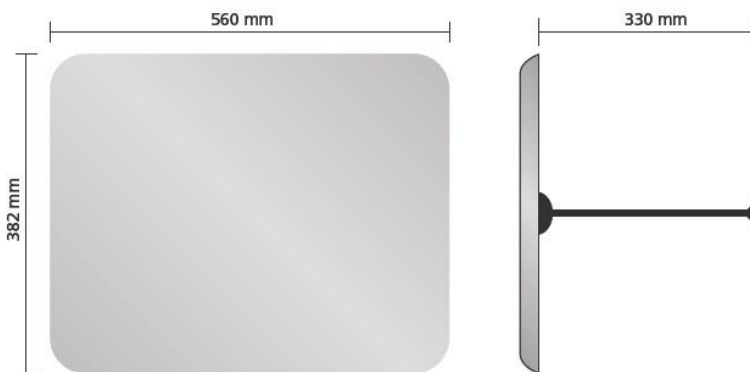

PRODUCT No. 3375

Mirrors for supervision – 600 x 400 mm

(Illustrative photograph)

Technical data

Material	Polymir
Weight (only mirror)	2 kg
Viewing distance	12 m
Viewing angle	90°
No. of view directions	2
Width (mirror/total)	560 / 600 mm
Depth (mirror/total)	60 / 330 mm
Height (mirror/total)	382 / 400 mm

Attributes

- Made of tough unbreakable plastic Polymir.
- Material is lightweight, resistant to abrasion and mechanical damages.
- Ergonomical solution and simple installation.
- Equipped with a ball pin – to allow the mirror to move at an angle of 105°.
- Delivered with mounting kit for walls or ceiling.

Product purpose

- Designed for observation at checkouts, entry areas or businesses.