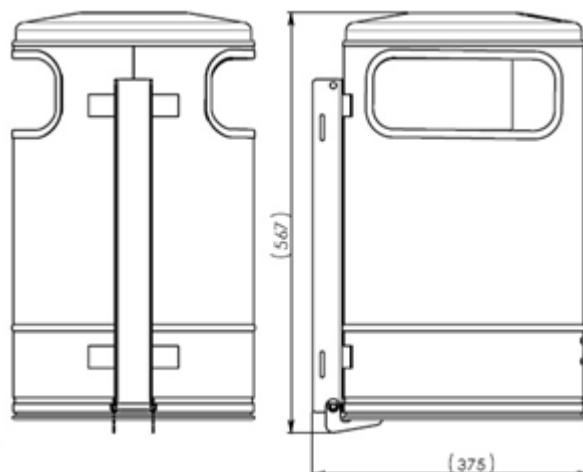

PRODUCT No. 6397

Exterior waste bin without column – 42 l

(Illustrative photograph)

Technical data

Material	Steel
Capacity	42 l
Weight	7,4 kg
Container diameter	329 mm
Depth	375 mm
Height	567 mm

Attributes

- Made of galvanized steel sheet.
- The bin is made of 0,8 mm thick steel sheet.
- Cover is made of 0,5 mm thick stainless steel.
- Hinge is made of 2 mm thick steel sheet.
- The shape and location of openings provide protection from rainwater and throwing of too big items.
- Tipping bottom allows easy emptying without manual contact with garbage.
- Lower lid opens by universal lock.
- The bin is equipped with an ashtray with a stainless-steel cover.
- Surface finishing is made by varnishing.

Color variations

- 6397-1 (Blue), 6397-2 (Green), 6397-3 (Black), 6397-6 (Red).

Product purpose

- Designed for collecting of common waste.

Additions

- The bin can be placed in the open area if the area is sheltered and at least partially protected from weather conditions.
- Attaching on the column is done using motex strips or connecting material, which is not part of delivery.
- Column can be ordered – type 6999.