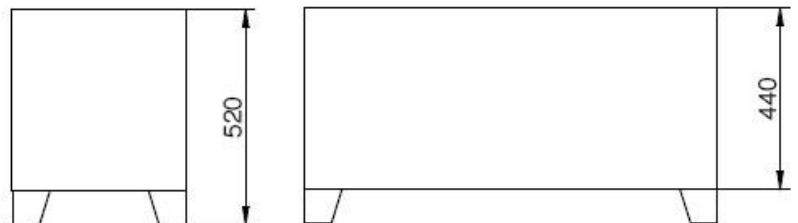

### Steel outdoor rectangular flowerpot

(Illustrative photograph)

#### Technical data

Material	Steel
Weight	43 kg
Length	1000 mm
Width	425 mm
Height	520 mm

#### Attributes

- Steel outdoor flowerpot of rectangular shape.
- Four feet increase stability and ease handling with the flowerpot.
- Surface finishing made by high quality burned in varnish.
- Surface finish increases resistance against corrosion.