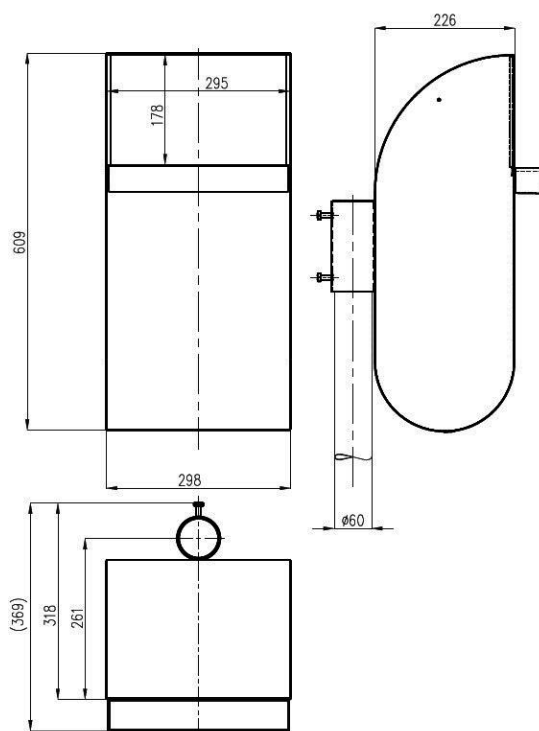

PRODUCT No. 4271-1

Waste bin „Egg“ – 30 l – Blue

(Illustrative photograph)

### Technical data

Material	Steel
Capacity	30 l
Weight (approx.)	5,5 kg
Width	298 mm
Depth (total)	226 (369) mm
Height	609 mm
Opening (W x H)	295 x 178 mm

### Attributes

- Made of steel sheet.
- Surface finishing of the bin and ashtray is made by Komaxit powder coating.
- Equipped with removable ashtray.
- Bin can be hanged indoors or outdoors.
- Bin can be hanged on a tube with 60 mm diameter.

### Additions

- Column can be ordered – type 6999.
- The ashtray is packed by manufacturer and inserted into the bin.