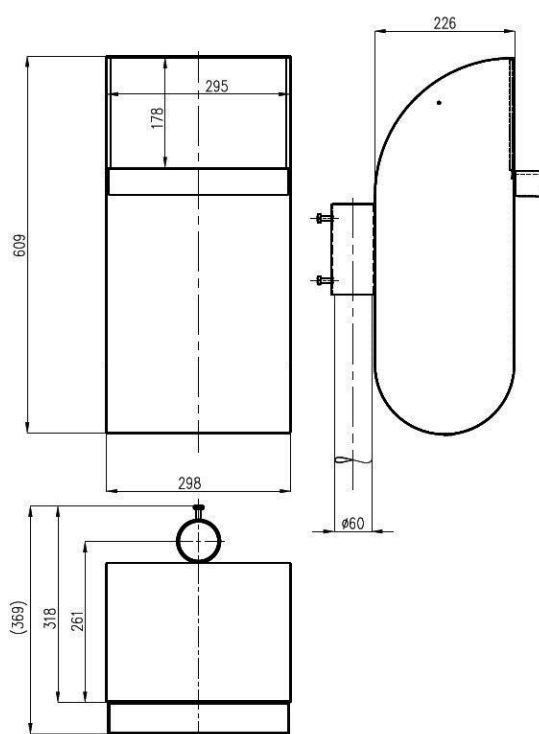

PRODUCT No. 4271-6

Waste bin „Egg“ – 30 l – Red

(Illustrative photograph)

Technical data

Material	Steel
Capacity	30 l
Weight (approx.)	5,5 kg
Width	298 mm
Depth (total)	226 (369) mm
Height	609 mm
Opening (W x H)	295 x 178 mm

Attributes

- Made of steel sheet.
- Surface finishing of the bin and ashtray is made by Komaxit powder coating.
- Equipped with removable ashtray.
- Bin can be hanged indoors or outdoors.
- Bin can be hanged on a tube with 60 mm diameter.

Color variations

- Red (RAL 3020).

Product purpose

- Designed for collecting of common waste and cigarette butts.

Additions

- Column can be ordered – type 6999.
- The ashtray is packed by manufacturer and inserted into the bin.