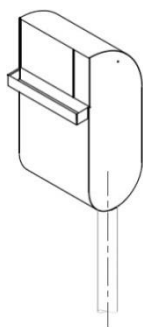

PRODUCT No. 4271-6

Waste bin „Egg“ – 30 l – Red

(Illustrative photograph)

Technical data

Material	Steel
Capacity	30 l
Weight (approx.)	5,5 kg
Width	298 mm
Depth (total)	226 (369) mm
Height	609 mm
Opening (W x H)	295 x 178 mm

Attributes

- Made of steel sheet.
- Surface finishing of the bin and ashtray is made by Komaxit powder coating.
- Equipped with removable ashtray.
- Bin can be hanged indoors or outdoors.
- Bin can be hanged on a tube with 60 mm diameter.

Color variations

- Red (RAL 3020).

Product purpose

- Designed for collecting of common waste and cigarette butts.

Additions

- Column can be ordered – type 6999.
- The ashtray is packed by manufacturer and inserted into the bin.