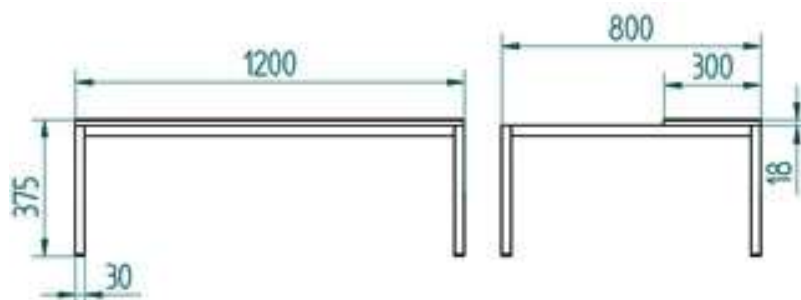

PRODUCT No. 4929

Bench under the wardrobe – 1200 mm

(Illustrative photograph)

### Technical data

Material	Steel sheet
Weight	15 kg
Width	1200 mm
Depth	800 mm
Height	375 mm

### Attributes

- Made of steel sheet.
- Designed for wardrobes.
- Extends usage of wardrobes.