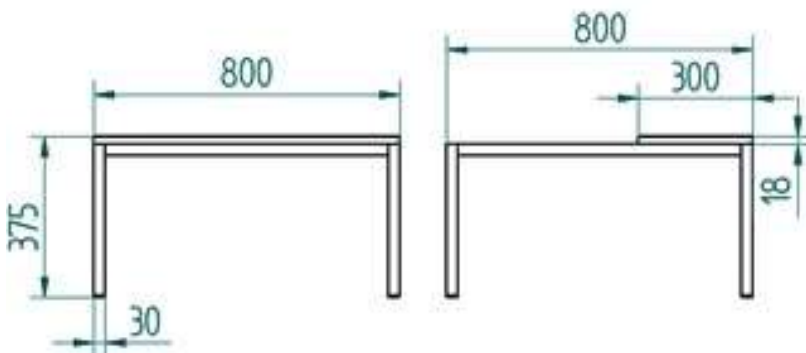

PRODUCT No. 4928

Bench under the wardrobe – 800 mm

(Illustrative photograph)

Technical data

Material	Steel sheet
Weight	12 kg
Width	800 mm
Depth	800 mm
Height	375 mm

Attributes

- Made of steel sheet.
- Designed for wardrobes.
- Extends usage of wardrobes.

Color variations

- Grey (RAL 7035).

Product purpose

- Designed for wardrobes of type 4908 and 4909.