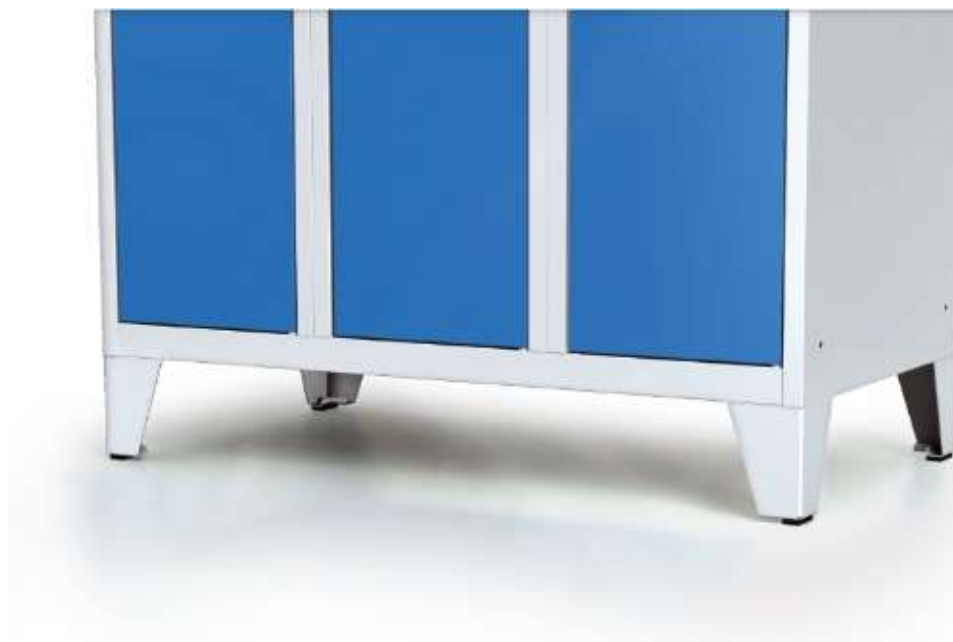

PRODUCT No. 4899

Legs for cabinet – set

(Illustrative photograph)

Technical data

Material	Steel sheet
Weight	1,5 kg
Height	120 mm

Attributes

- Made of steel sheet.
- Optional accessory for wardrobes.
- Construction height of the body of the wardrobe with legs is 1920 mm.
- Set contains four legs.

Color variations

- Grey (RAL 7035).

Product purpose

- Designed for wardrobe of type 4900, 4901, 4903, 4904, 4905, 4906 and 4907.